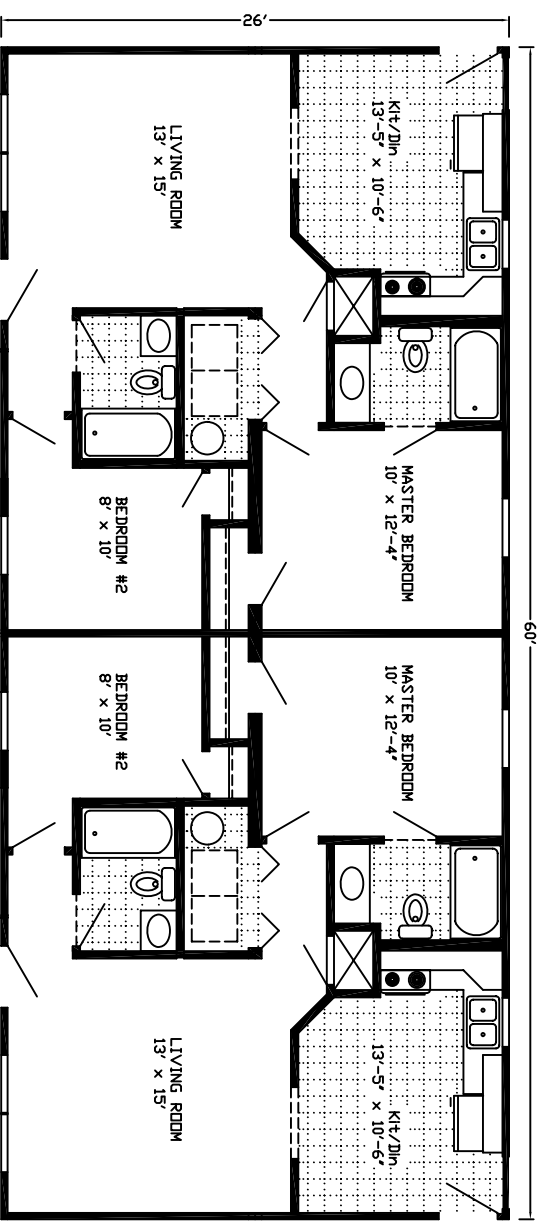

# A SHELVILLE

**BA UNIT: 780 SQ. FT., 2 BEDROOMS, 2 BATHS**