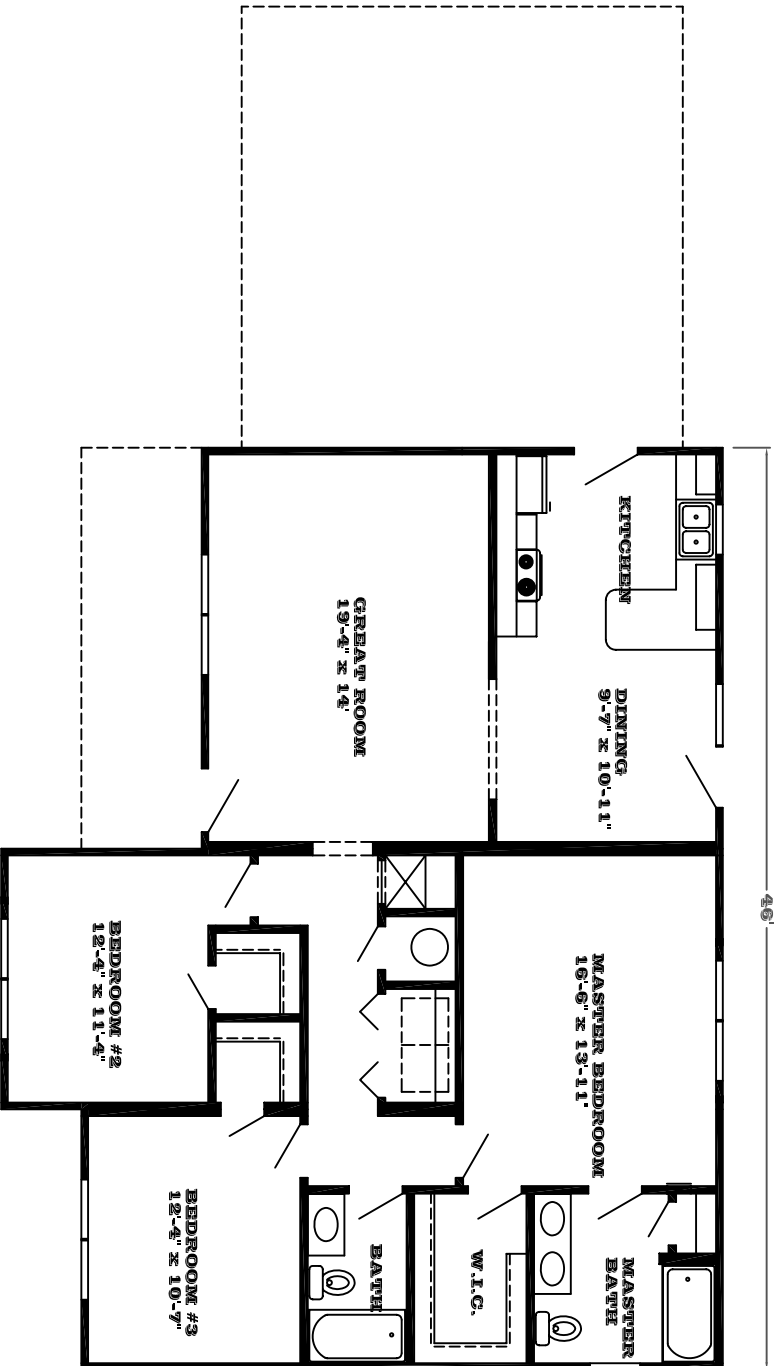

1405 SQ. FT., 3 BEDROOM, 2 BATH