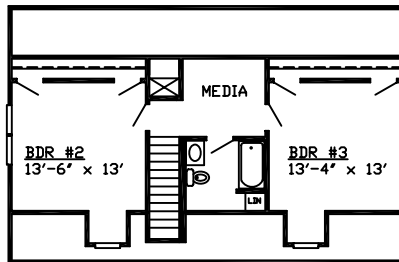

Cape Charles

SUGGESTIVE UPPER ARRANGEMENT (BY OTHERS)

LOWER LEVEL: 1040 SQ. FT., 1 BEDROOM, 1 1/2 BATH
UPPER LEVEL: 613 SQ. FT., 2 BEDROOM, 1 BATH (BY OTHERS)
LOWER AND UPPER LEVELS: 1653 SQ. FT., 3 BEDROOM, 2 1/2 BATH