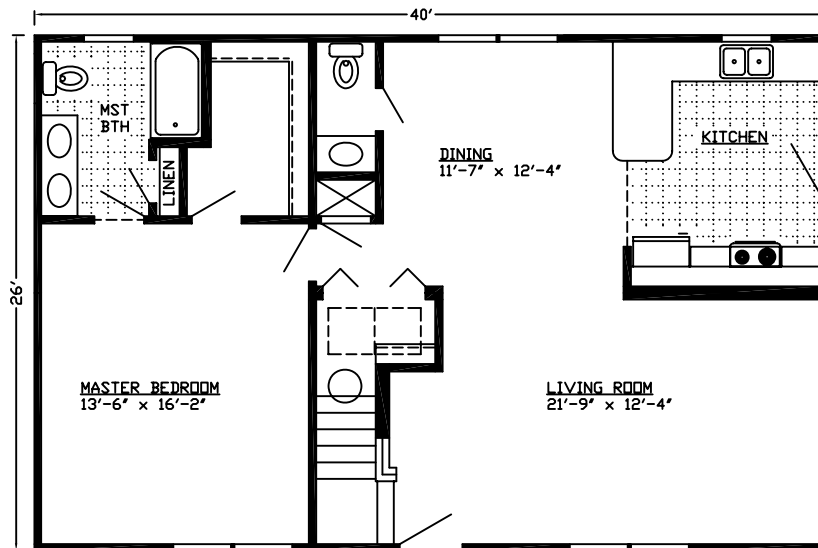

Cape Charles

SUGGESTIVE UPPER ARRANGEMENT (BY OTHERS)

LOWER LEVEL: 1040 SQ. FT., 1 BEDROOM, 1 1/2 BATH
UPPER LEVEL: 613 SQ. FT., 2 BEDROOM, 1 BATH (BY OTHERS)
LOWER AND UPPER LEVELS: 1653 SQ. FT., 3 BEDROOM, 2 1/2 BATH