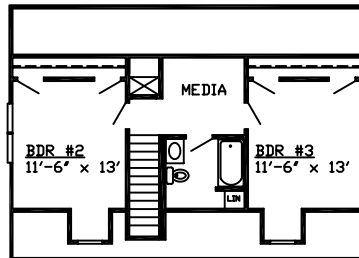

Cape Cottage

SUGGESTIVE UPPER ARRANGEMENT (BY OTHERS)

LOWER LEVEL: 936 SQ. FT., 1 BEDROOM, 1 1/2 BATH
UPPER LEVEL: 552 SQ. FT., 2 BEDROOM, 1 BATH (BY OTHERS)
LOWER AND UPPER LEVELS: 1488 SQ. FT., 3 BEDROOM, 2 1/2 BATH