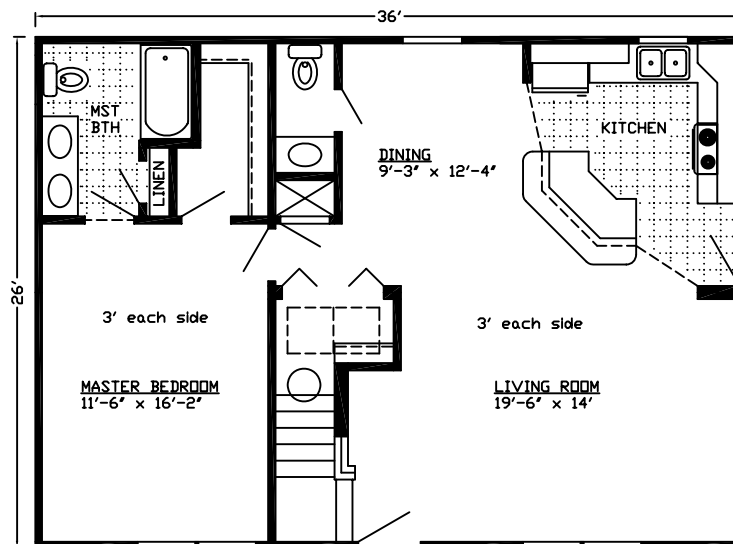

Cape Cottage

SUGGESTIVE UPPER ARRANGEMENT (BY OTHERS)

LOWER LEVEL: 936 SQ. FT., 1 BEDROOM, 1 1/2 BATH
UPPER LEVEL: 552 SQ. FT., 2 BEDROOM, 1 BATH (BY OTHERS)
LOWER AND UPPER LEVELS: 1488 SQ. FT., 3 BEDROOM, 2 1/2 BATH