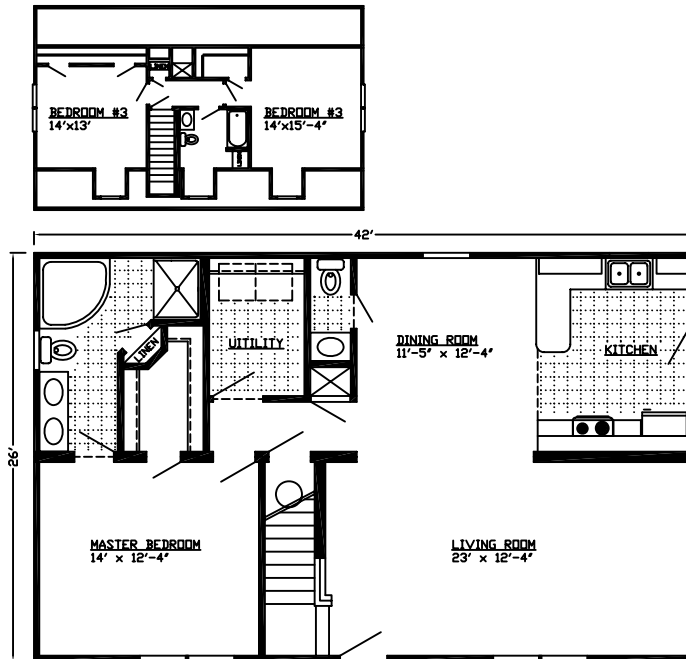

Cape Elizabeth

SUGGESTIVE UPPER ARRANGEMENT (BY OTHERS)

LOWER LEVEL: 1092 SQ. FT., 1 BEDROOM, 1 1/2 BATH
UPPER LEVEL: 643 SQ. FT., 2 BEDROOM, 1 BATH (BY OTHERS)
LOWER AND UPPER LEVELS: 1735 SQ. FT., 3 BEDROOM, 2 1/2 BATH