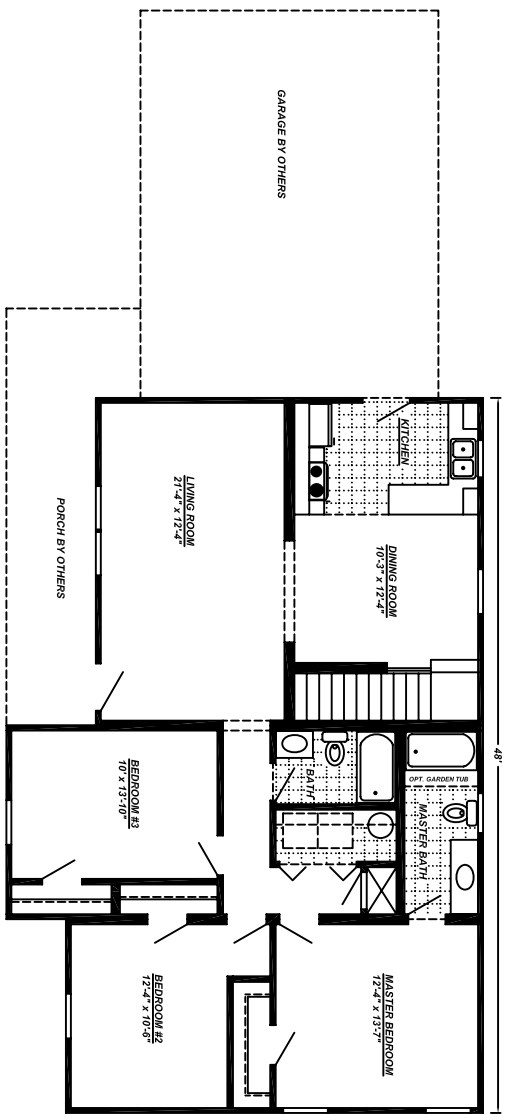

Garage Hattoras

SHOWN W/ 2 LOWER LEVELS

SUGGESTIVE UPPER ARRANGEMENT (BY OTHERS)

OPT. WINDING STAIRS

OTHERS

LOWER LEVEL: 1352 SQ. FT., 3 BEDROOM, 2 BATH
UPPER LEVEL: 800 SQ. FT., 2 BEDROOM, 1 BATH (BY OTHERS)
LOWER AND UPPER LEVELS: 2152 SQ. FT., 5 BEDROOM, 3 BATH