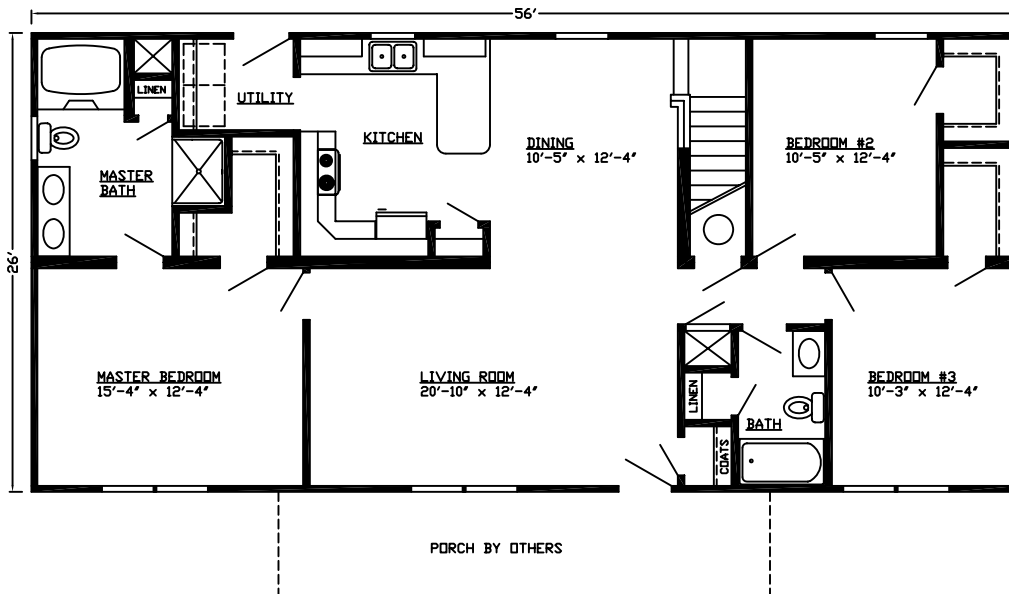

# CAPE LOOKOUT

SUGGESTIVE UPPER ARRANGEMENT (BY OTHERS)

**LOWER LEVEL: 1456 SQ. FT., 3 BEDROOM, 2 BATH**

**UPPER LEVEL: 859 SQ. FT., 2 BEDROOM, 1 BATH (BY OTHERS)**

**LOWER AND UPPER LEVELS: 2315 SQ. FT., 5 BEDROOM, 3 BATH**