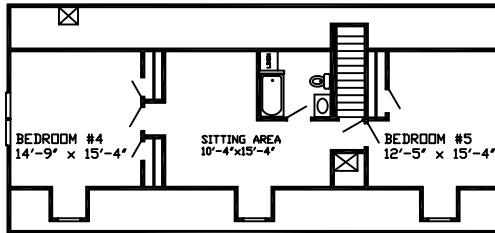

# CAPE LOOKOUT

SUGGESTIVE UPPER ARRANGEMENT (BY OTHERS)

**LOWER LEVEL: 1456 SQ. FT., 3 BEDROOM, 2 BATH**

**UPPER LEVEL: 859 SQ. FT., 2 BEDROOM, 1 BATH (BY OTHERS)**

**LOWER AND UPPER LEVELS: 2315 SQ. FT., 5 BEDROOM, 3 BATH**