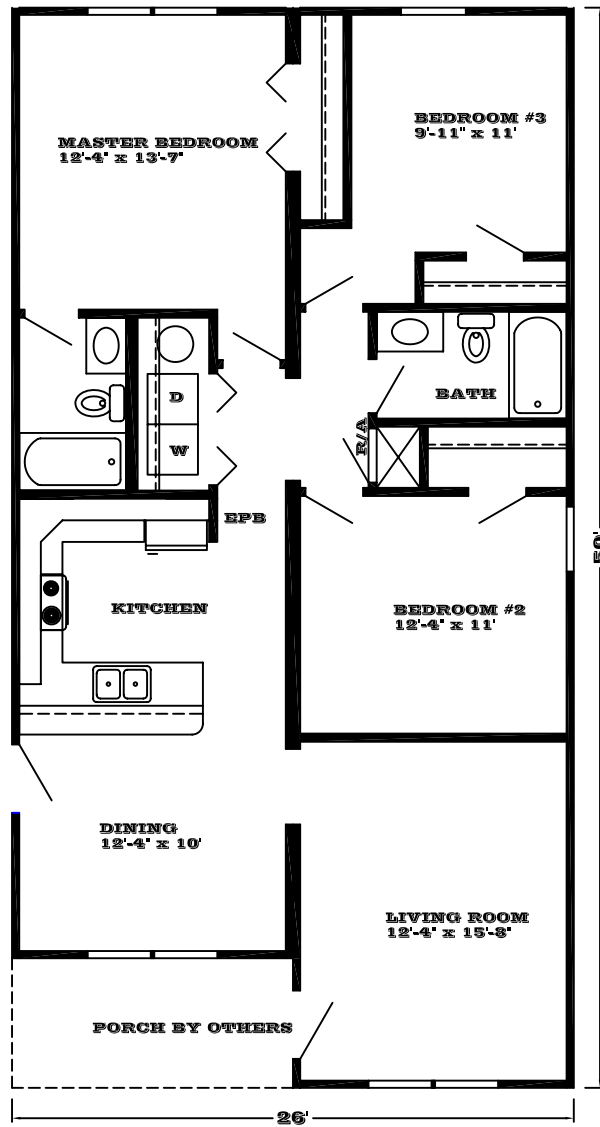

CLEVELAND

1222 SQ. FT., 3 BEDROOM, 2 BATH