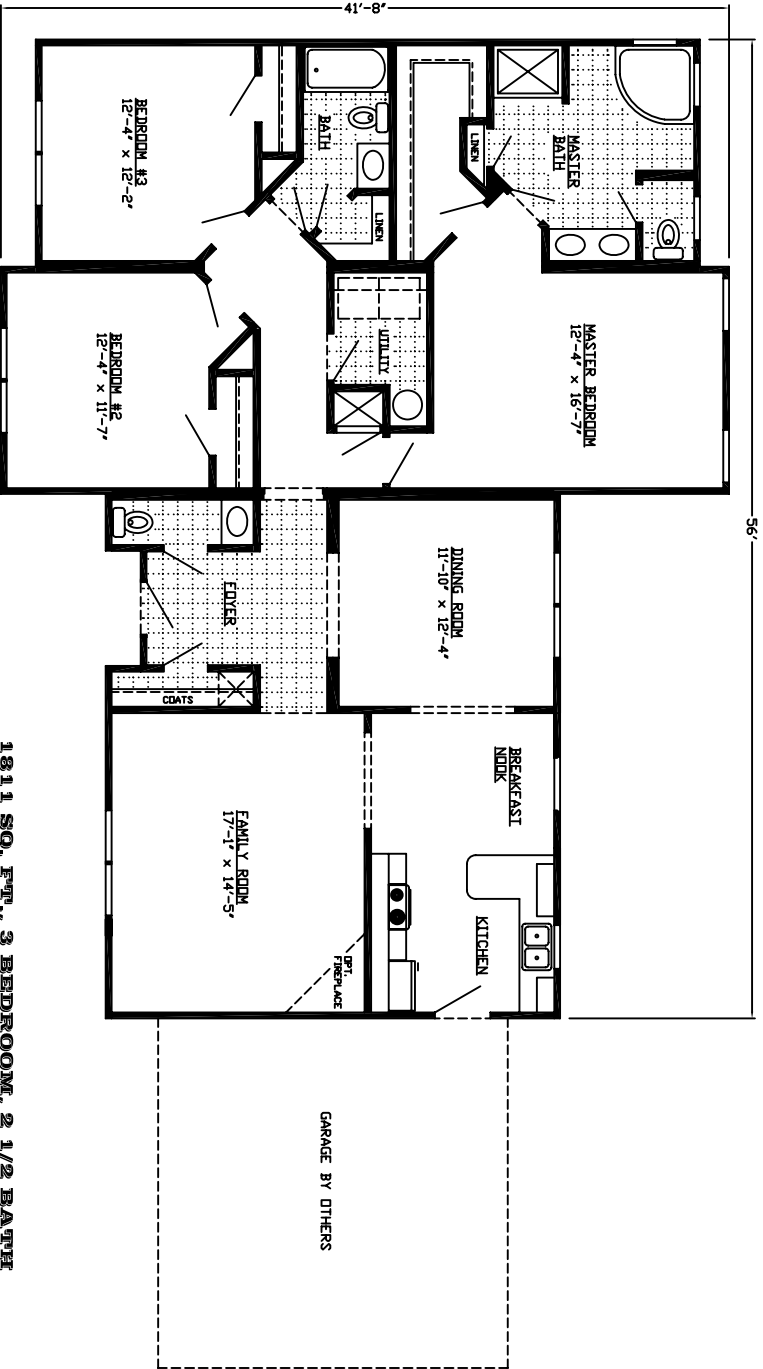

# GAINTERSVILLE

1811 SQ. FT., 3 BEDROOM, 2 1/2 BATH