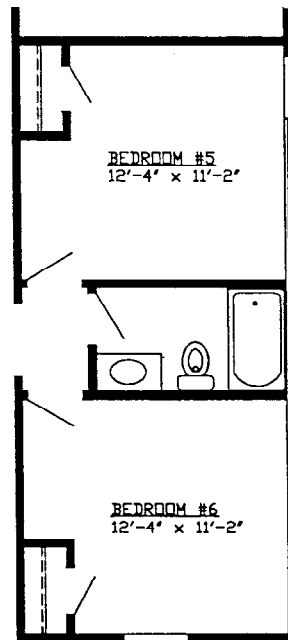

Jasper

OPTIONAL 3 BATH ARRANGEMENT

1625 SQ. FT., 6 BEDROOM, 2.5 BATH